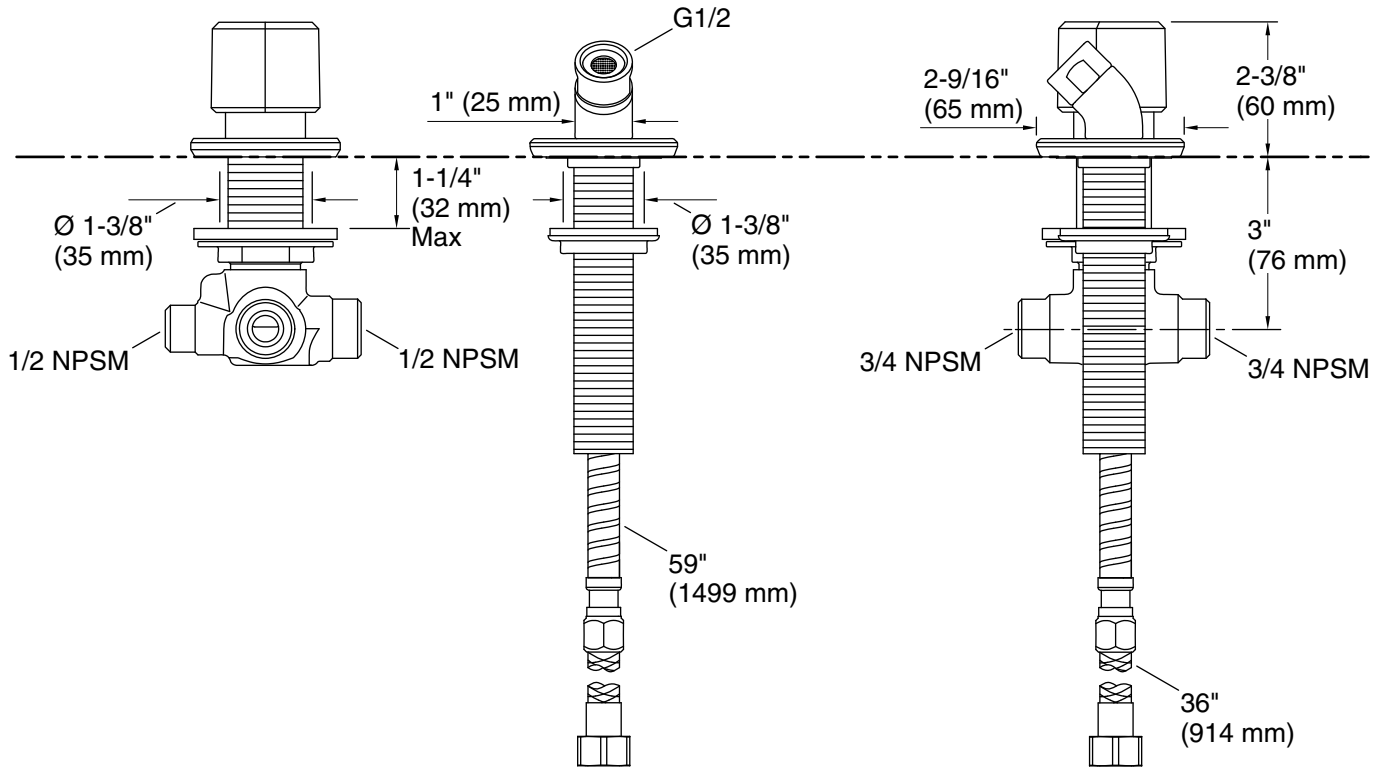

Features

- Push-button diverter
- Diverter valve code-approved for backflow protection
- Includes hose
- 15 gpm flow rate using 1/2" high-flow valves
- Handshower sold separately
- Part of the Occasion bathroom faucet and accessory collection

Included Components

Additional Components:
GP78825

Codes/Standards

ASME A112.18.1/CSA B125.1

KOHLER® Faucet Lifetime Limited Warranty

See website for detailed warranty information.

Available Colors/Finishes

Technical Information

All product dimensions are nominal.

Valve body: Cast brass

Drain included: No